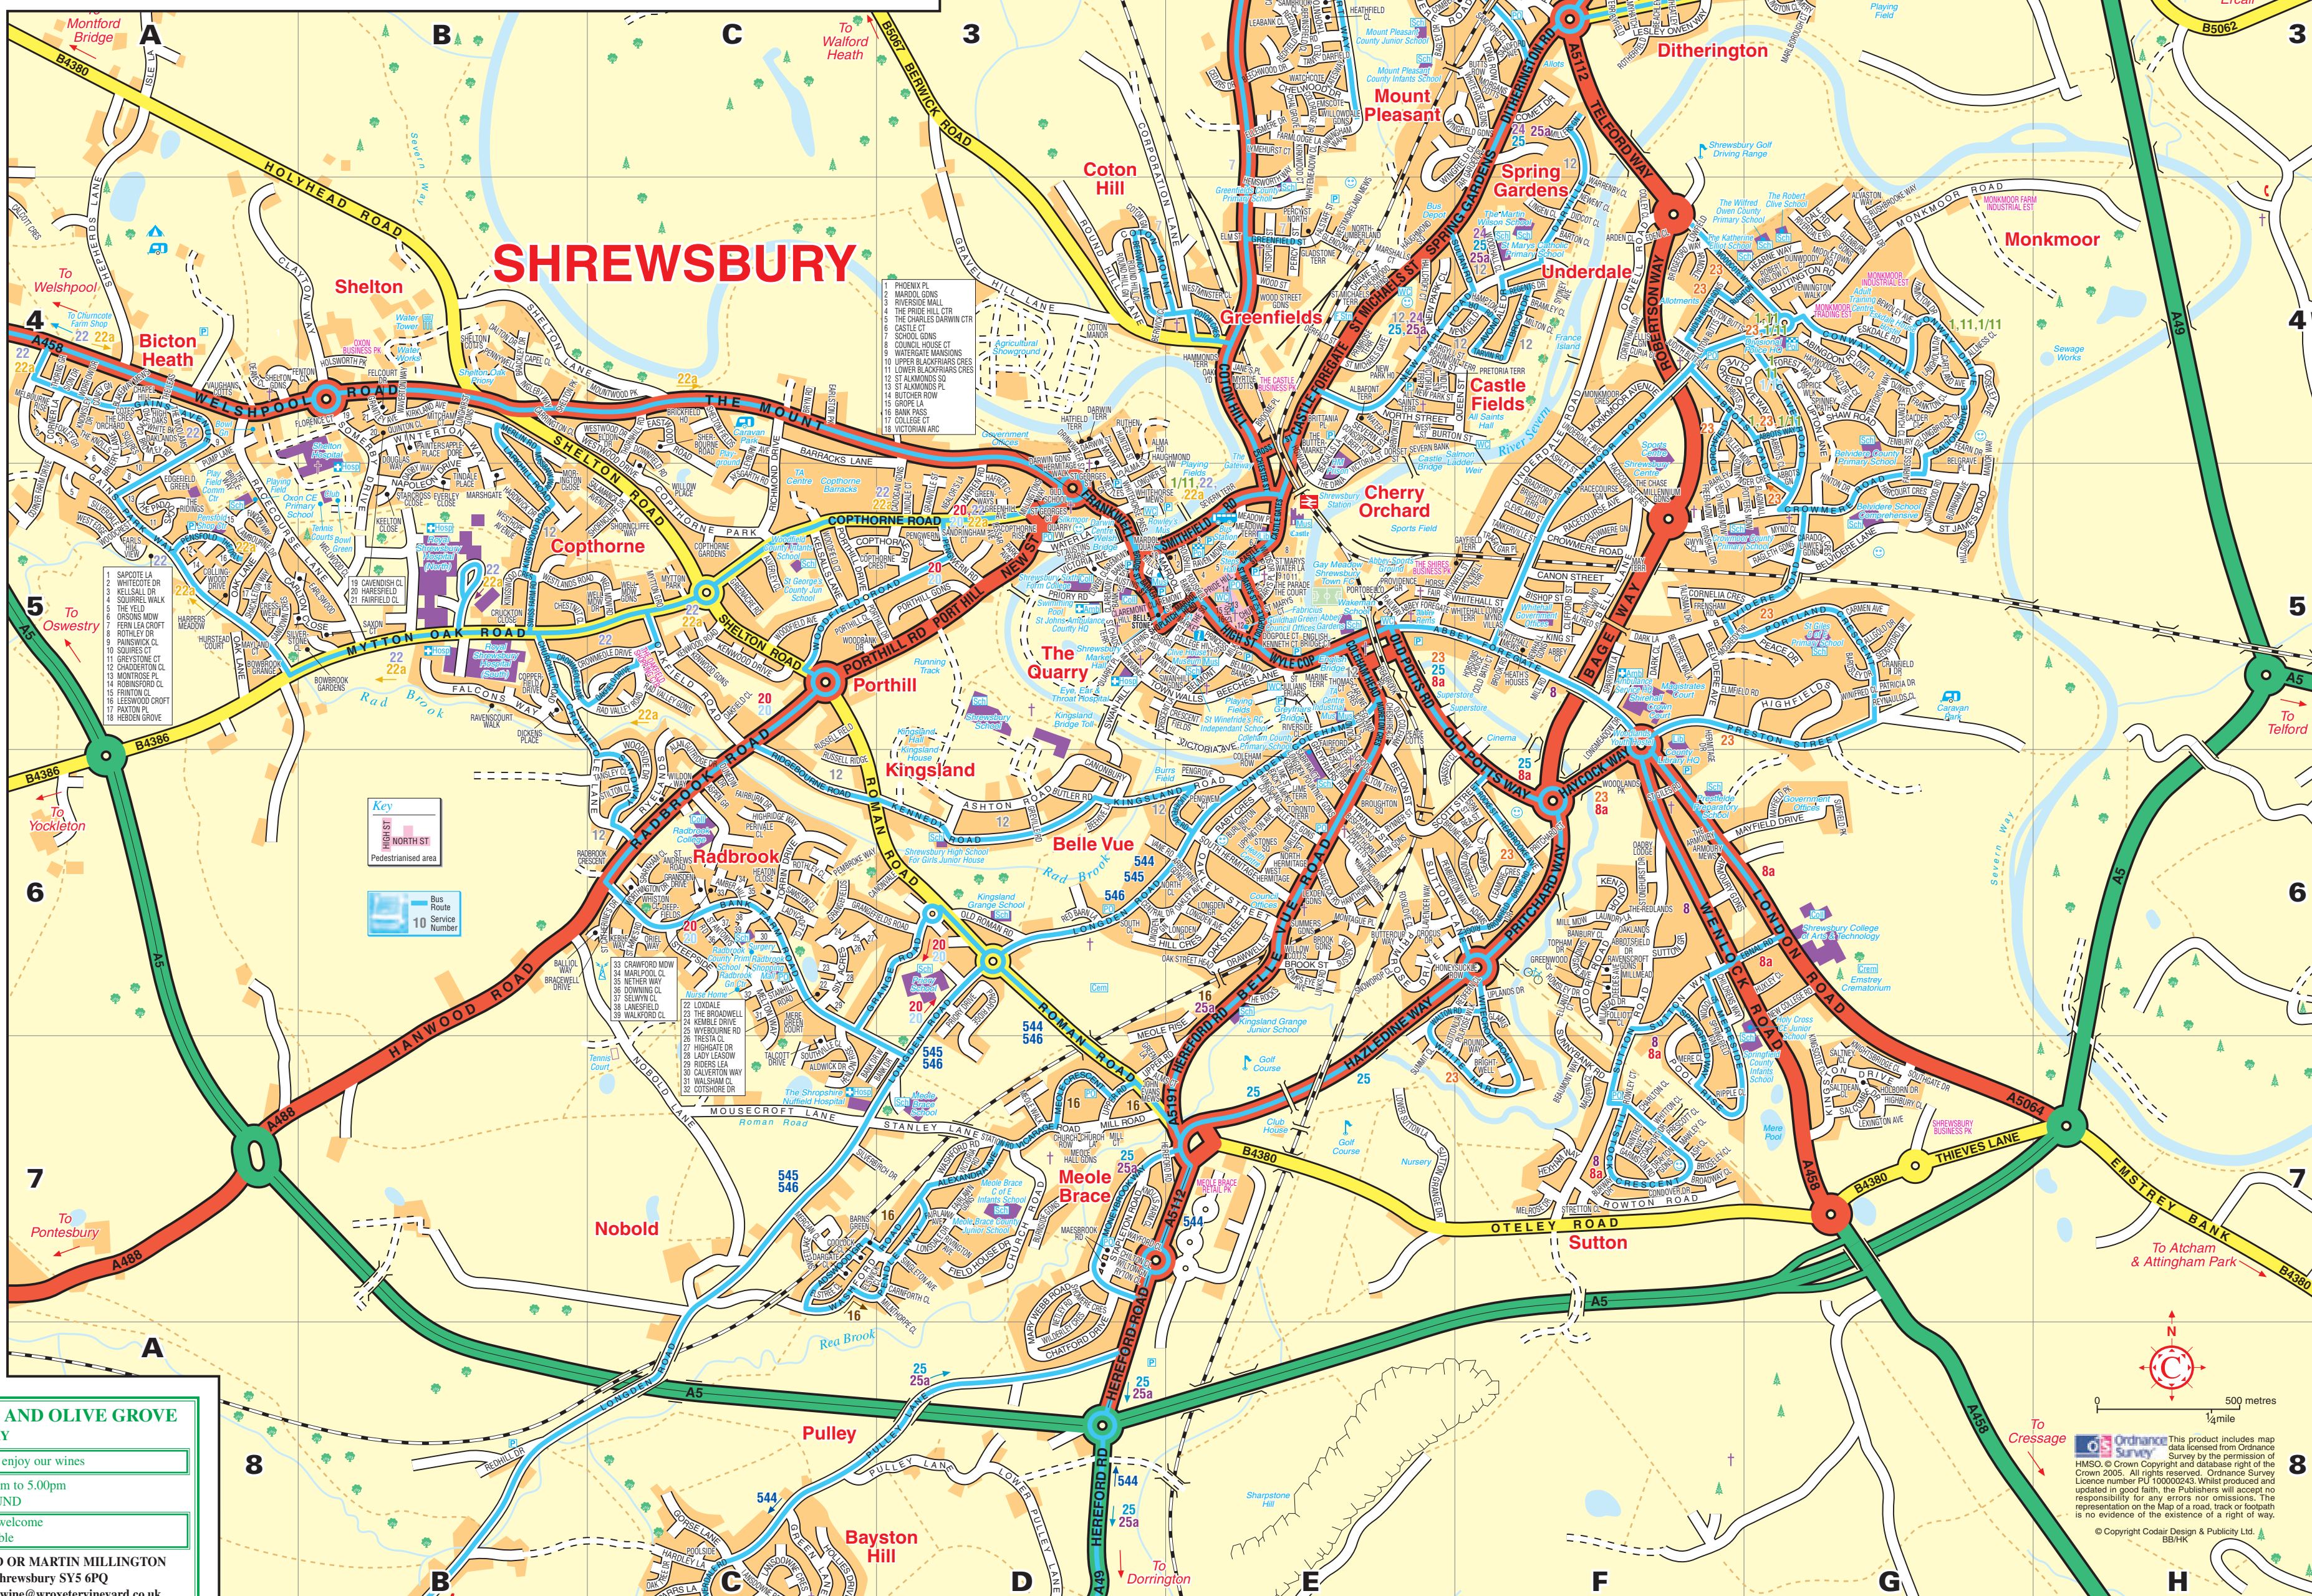

Shropshire (PCT) Dental Service Shrewsbury Dental

71 Castle Foregate, Shrewsbury SY1 2EJ
Tel: 01743 341898 & Fax: 01743 341905
Dental.Castlegates@shropshirepct.nhs.uk
Opening Hours: 9:00 am - 12:30 pm and 1:15 pm - 5:00pm
If you need an emergency dental appointment please contact the above number.
Also on offer at the dental centre is a full course of Dental Treatment, just ask reception.

www.churncote.co.uk 01743 850273

NEW Butchery Counter
Home Reared Free Range Pork & Lamb
Traditionally Hung Beef - Free Range Chickens
Fresh Fruit & Vegetables
Wide Range Of Cut Cheeses
Free Range Eggs
Tyrrells Crisps - Jams - Chutneys
Organic Flour & Porridge Oats

Coleham Primary School Greyfriars Road Shrewsbury Shropshire SY3 7EN

Phone: 01743 362668 Fax: 01743 340442
Email: thehead@coleham.shropshire.sch.uk
admin@coleham.shropshire.sch.uk

WROXETER ROMAN VINEYARD AND OLIVE GROVE Near SHREWSBURY

Stroll around our Vineyard, taste and enjoy our wines
VINEYARD AND SHOP 10.00am to 5.00pm
OPEN ALL YEAR ROUND
Group visits day or evening welcome
Accommodation available

For more information contact CHRISTINE, DAVID OR MARTIN MILLINGTON
Wroxeter Roman Vineyard, Wroxeter, Shropshire SY5 6PQ
Tel: 01743 761888 Fax: 01743 761400 Email: wine@wroxetervineyard.co.uk

IRONCRAFT

FIREPLACES AND ELECTRIC, GAS & MULTIFUEL STOVES
Closed Thursdays
116 Frankwell, Shrewsbury, Shropshire SY3 8JU
Tel. & Fax. No. (01743) 231773

BUS SERVICES IN SHREWSBURY

Service Number	Frequency	Service Number	Frequency
1/11	Every 15 mins	24	Every 12 mins
6	Hourly	25	Every 15-20 mins
7	Every 30 mins	20	Hourly, evenings
8	Every 15-20 mins	8a	Hourly, evenings
12	Hourly	22a	Hourly, evenings
16	Every 30 mins	25a	Hourly, evenings
20	Every 30 mins	544	Hourly
22	Every 12 mins	545	2 Hourly approx
23	Every 30 mins	546	Hourly

traveline public transport info
0871 200 22 33
07.00 - 22.30 Daily
Shropshire County Council
www.shropshire.gov.uk

Adrian Donnelly

ESTABLISHED 1988
Antique Clock & Barometer Restoration
ANTIQUE CLOCKS & BAROMETERS BOUGHT & SOLD
Shrewsbury
01743 361388
The Parade, St Mary's Place, Shrewsbury SY1 1DL

revival Dress Agency

Parade Shopping Centre
Shrewsbury
Tel: 01743 341576
Opening Times:
Tuesday - Saturday 10am - 5pm

ATHENA CAKES

BESPOKE CAKE SPECIALIST
EXQUISITE WEDDING & CELEBRATION CAKES
INDIVIDUALLY DESIGNED
TEL: 01743 24 20 93
3 the Parade, St Mary's Place, Shrewsbury SY1 1DL
www.athenacakes.com
debbie@athenacakes.com

PRYNCE'S VILLA GUEST HOUSE

BED AND BREAKFAST
Close to Abbey (Brother Cadfael) & Town Centre + Colour TV
Tea/Coffee making facilities in all rooms + Own keys
15 Monkmoor Road, Shrewsbury SY2 5AG
Tel: 01743 356217
Mobile 07802 202235
Secure Car Parking
lawrence.wyatt@virgin.net

SHREWSBURY GOLF DRIVING RANGE LTD

TELFORD WAY, SHREWSBURY SHROPSHIRE
TEL: (01743) 354975

SYDNEY HOUSE

Coton Crescent, Shrewsbury SY1 2LJ
01743 354681
All rooms en-suite
Car Parking
Full Breakfast
All rooms have digital TV, welcome tray, hairdryer
Close to Town Centre and Stations

Frankwell Tots To Twelves

The Old Church Building, New St. Frankwell, Shrewsbury, Shropshire SY3 8JN

We offer the VERY BEST in:

- Play, Care & Education
- Pre-School/Nursery sessions
- Before & After School Care
- Holiday Clubs - Covering all LEA School Breaks
- Baby & Toddler Rooms
- Extended & Full Day Care
- Activity Play sessions - all ages

For more information & to discuss your personal requirements, please phone Gill or Linda on: 07974 738191